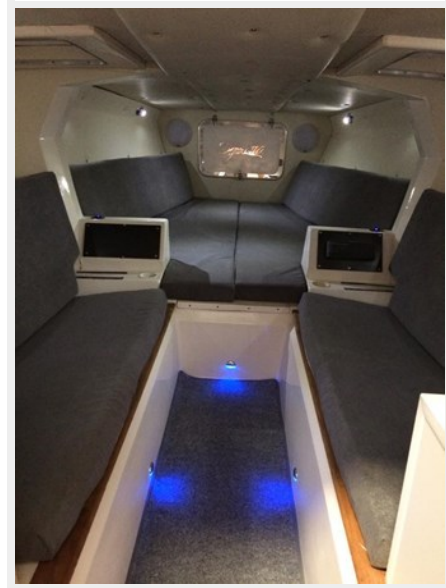

PHOTOS

Cigarette_TopGun_1986_10,62m_France