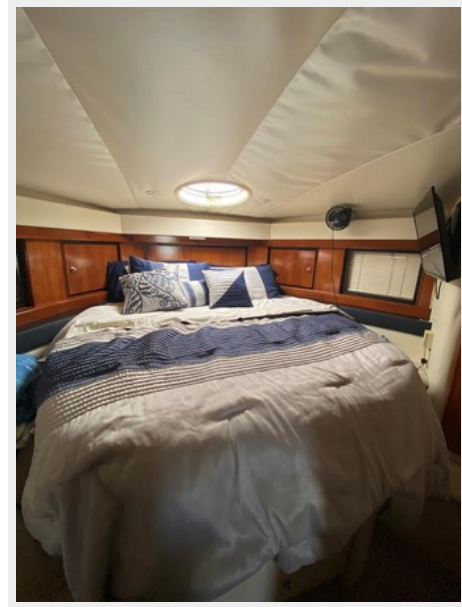

**29_2000 44ft Carver Trojan 440 Express
BLESSED**