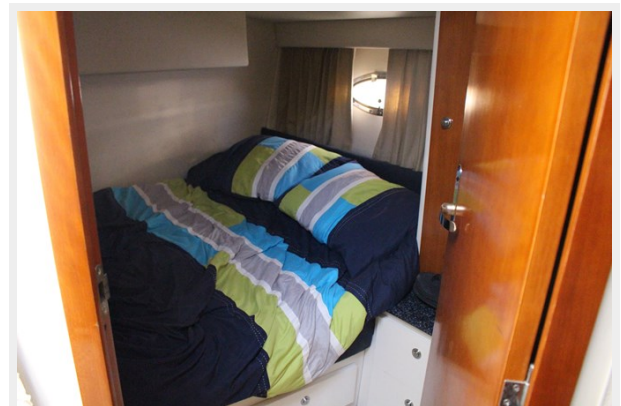

**35_2000 44ft Carver Trojan 440 Express
BLESSED**