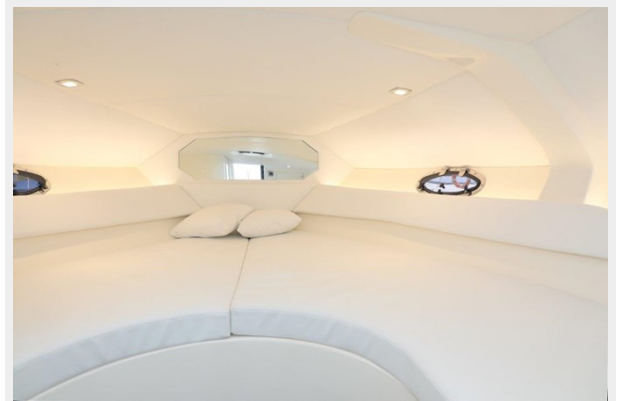

Performance Marine 901