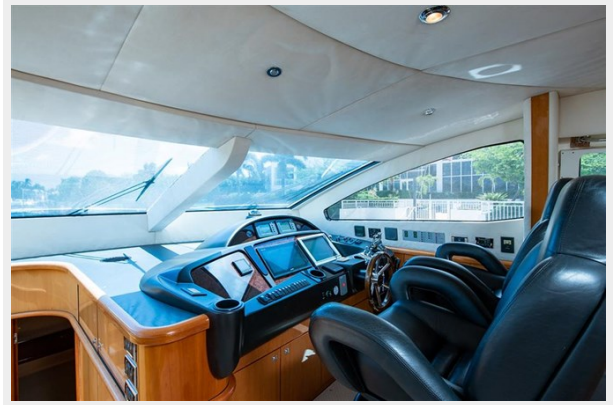

**19_2005 82ft SUNseeker Yacht MY
MEDICINE**