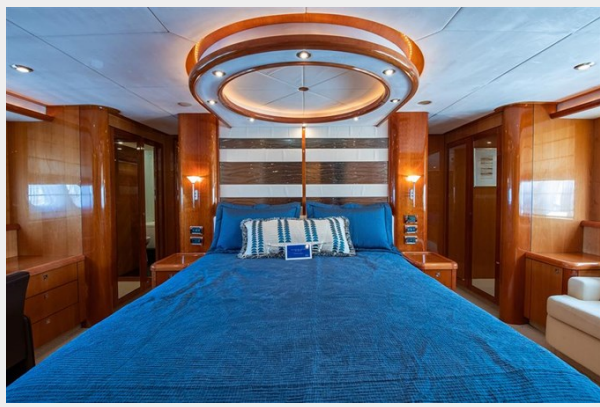

**28_2005 82ft SUNseeker Yacht MY
MEDICINE**