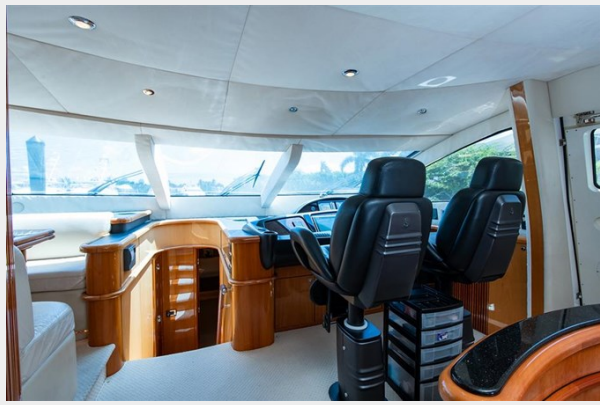

**18_2005 82ft SUNseeker Yacht MY
MEDICINE**