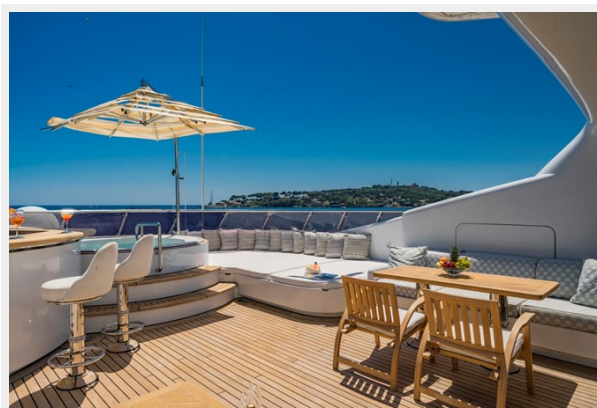

**Sun Deck: MOSAIQUE 163' 2002/2020
Proteksan Tri-Deck Motor Yacht**