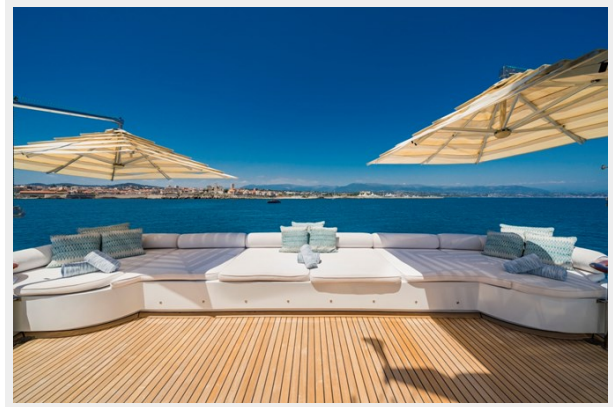

**Sun Deck Lounging: MOSAIQUE 163'
2002/2020 Proteksan Tri-Deck Motor Yacht**