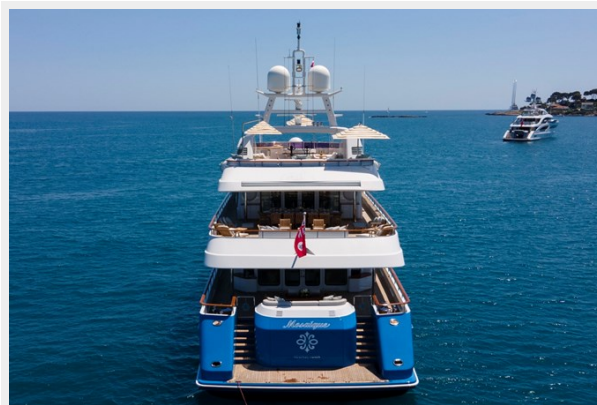

**Aerial: MOSAIQUE 163' 2002/2020 Proteksan
Tri-Deck Motor Yacht**

**Jacuzzi: MOSAIQUE 163' 2002/2020
Proteksan Tri-Deck Motor Yacht**

**Sun Deck: MOSAIQUE 163' 2002/2020
Proteksan Tri-Deck Motor Yacht**