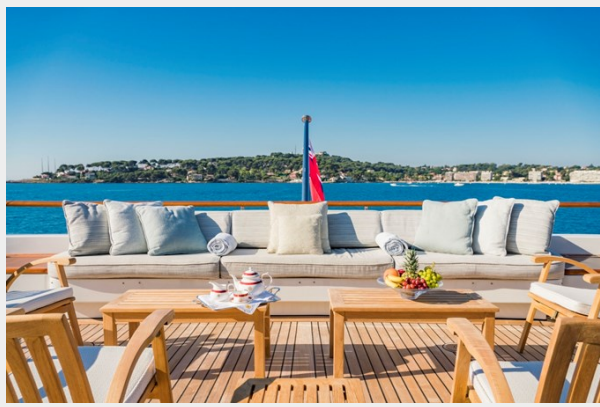

**Bridge Deck Aft Seating: MOSAIQUE 163'
2002/2020 Proteksan Tri-Deck Motor Yacht**