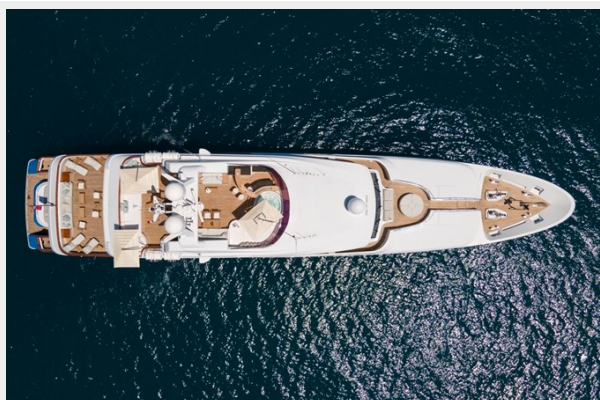

**Aerial: MOSAIQUE 163' 2002/2020 Proteksan
Tri-Deck Motor Yacht**

**Jacuzzi: MOSAIQUE 163' 2002/2020
Proteksan Tri-Deck Motor Yacht**

**Sun Deck: MOSAIQUE 163' 2002/2020
Proteksan Tri-Deck Motor Yacht**