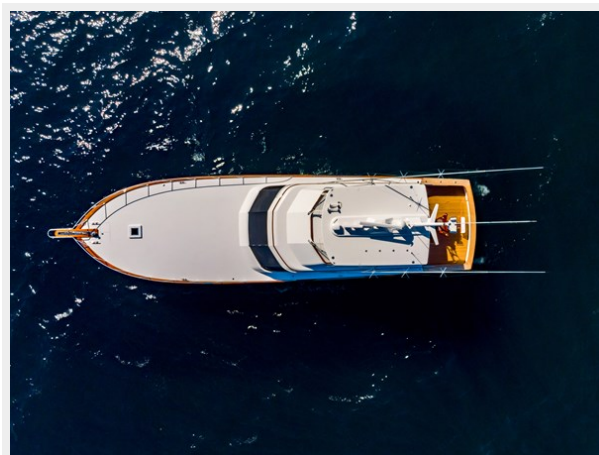

Aerial View