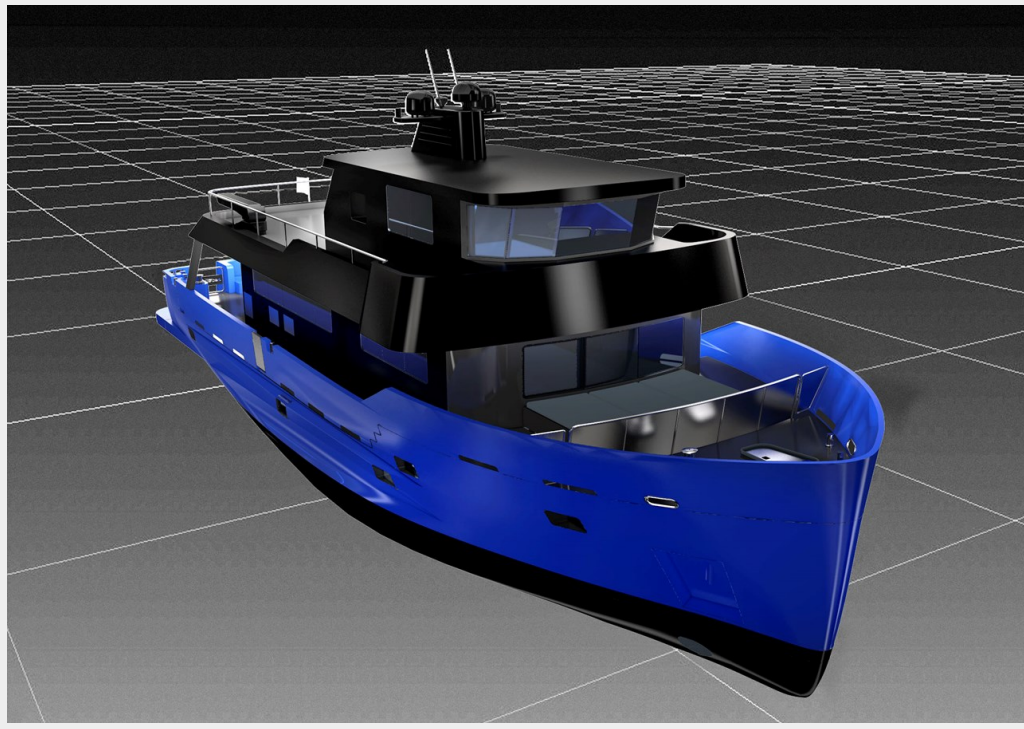

AUDACE 80 — MOSTES

Builder: MOSTES

Year Built: 2020

Model: Displacement

Price: PRICE ON APPLICATION

Location: Italy

LOA: 84' (25.59m)

Beam: 21.25

Min Draft: 5' 7" (1.7m)

Cruise Speed: 9 Knots Kts. (10 MPH)

Max Speed: 13.5 Knots Kts. (16 MPH)

Our experienced yacht broker, Andrey Shestakov, will help you choose and buy a yacht that best suits your needs **AUDACE 80 — MOSTES** from our catalogue. Presently, at Shestakov Yacht Sales Inc., we have a wide variety of yachts available on our sale's list. We also work in close contact with all the big yacht manufacturers from all over the world.

Dimensions

LOA: 84' (25.59mm)

Beam: 21.25

Min Draft: 5' 7" (1.7mm)

Speed, Capacities and Weight

Cruise Speed: 9 Knots Kts. (10 MPH)

Max Speed: 13.5 Knots Kts. (16 MPH)

Water Capacity: 2500 Gallons

Fuel Capacity: 4226.75 Gal Gallons

Accommodations

Total Cabins: 5

Hull and Deck Information

Hull Material: Steel

Deck Material: Teak

Engine Information

Engines: 2