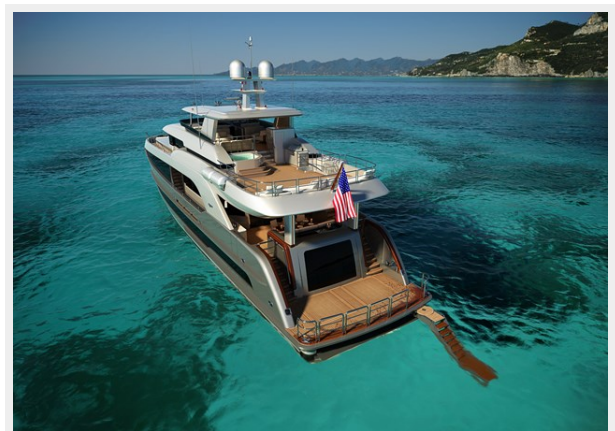

Burger 120 RPH (7)