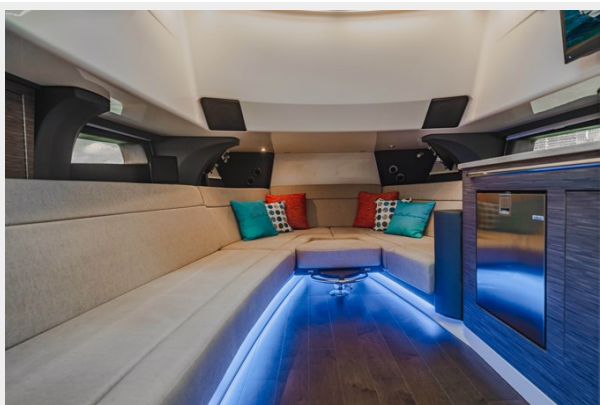

DSC07498-HDR_1