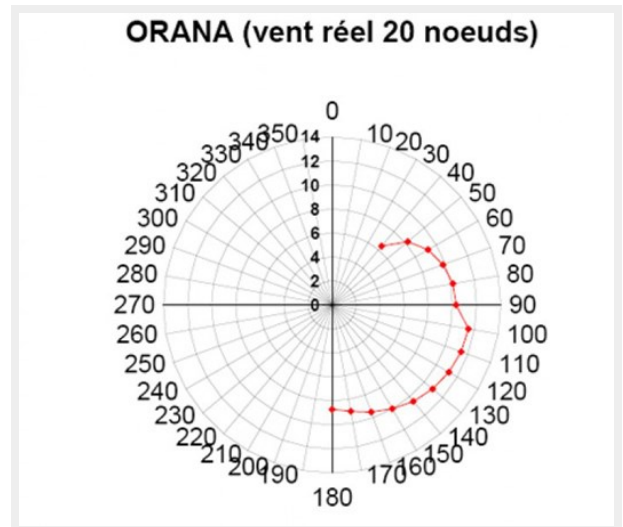

polar_orana44