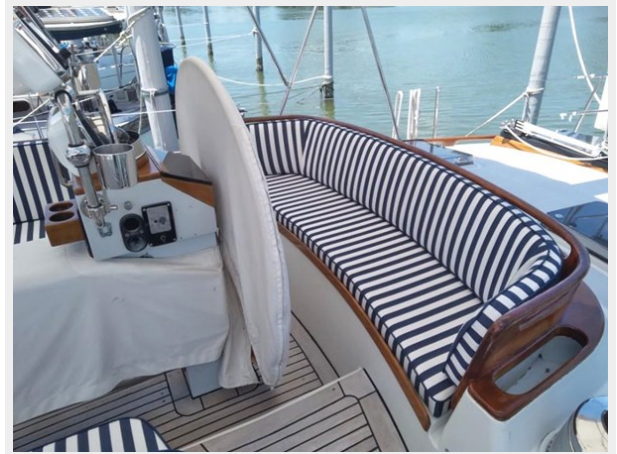

Cockpit with New Upholstery 2021