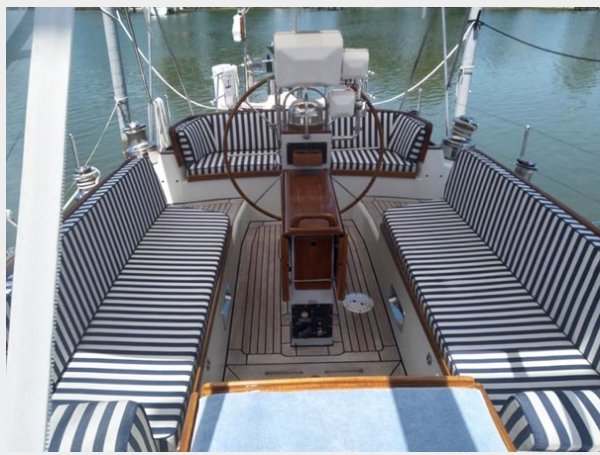

Cockpit with New Upholstery 2021