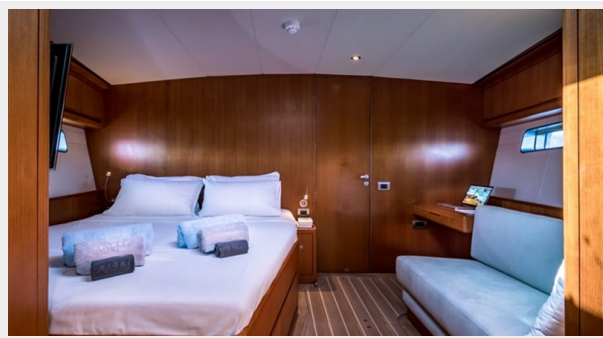

IKIGAI_JFA_82_Sloop_Sailing_Yacht_006