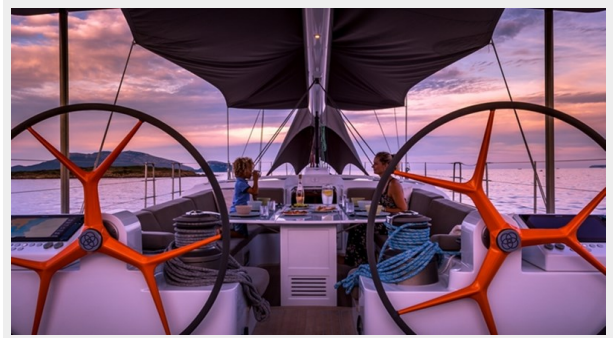

IKIGAI_JFA_82_Sloop_Sailing_Yacht_003