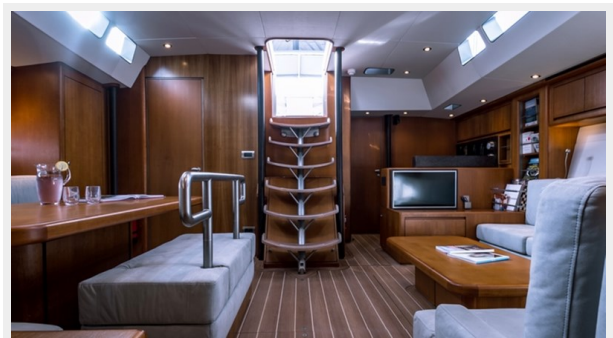

IKIGAI_JFA_82_Sloop_Sailing_Yacht_005