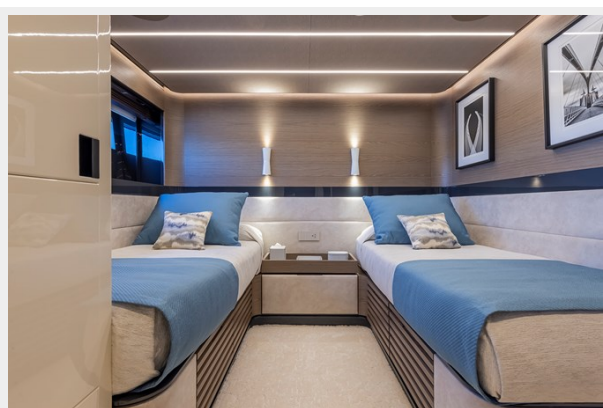

EXTRA 96-312