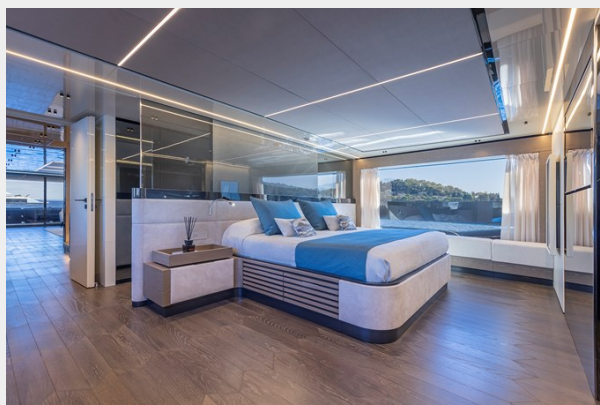

EXTRA 96-346