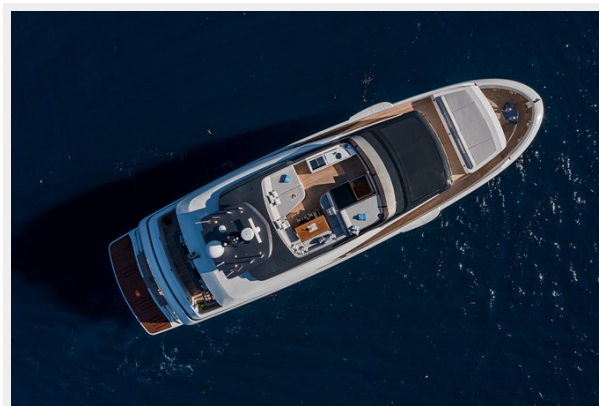

EXTRA 96 DRONE-226