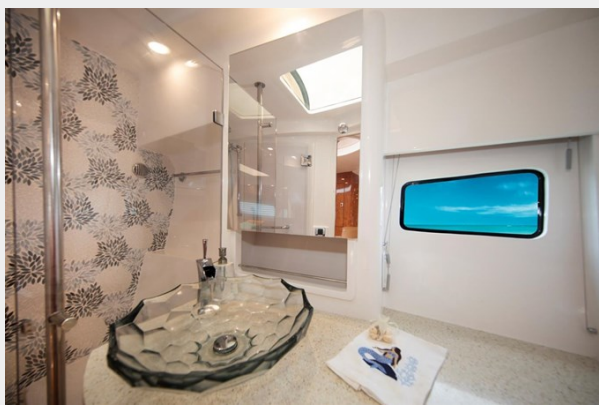

73-9227987