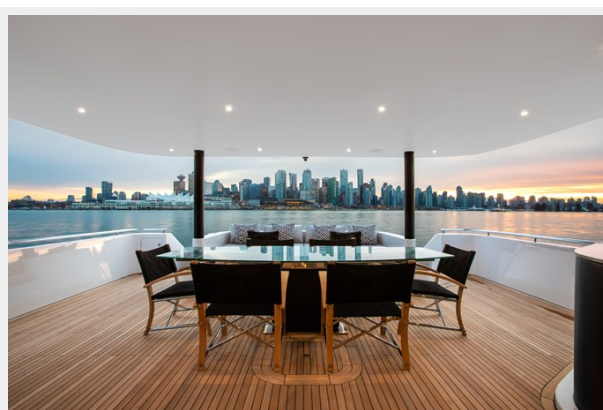

ФОТОГРАФИИ