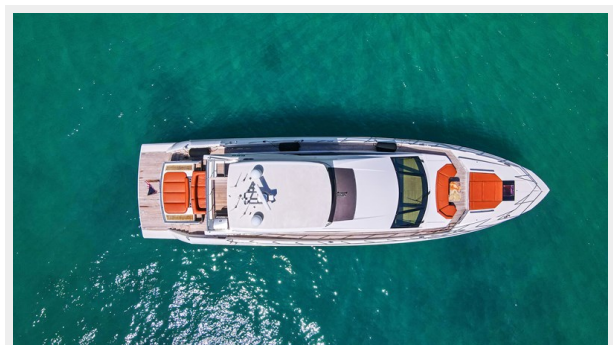

**7_2013 76ft Cheoy Lee Alpha 76
GRAMERCY 28**