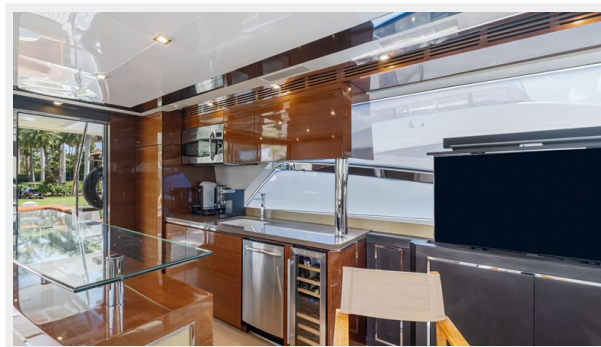

**15_2013 76ft Cheoy Lee Alpha 76
GRAMERCY 28**