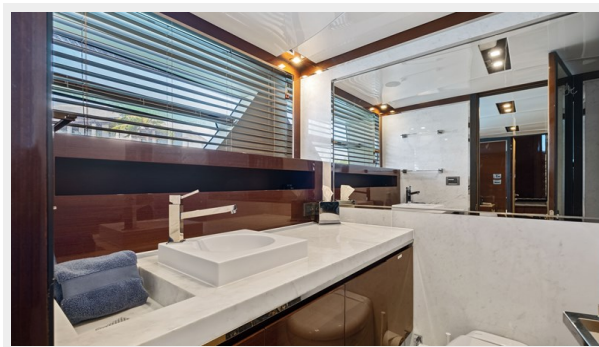

**21_2013 76ft Cheoy Lee Alpha 76
GRAMERCY 28**