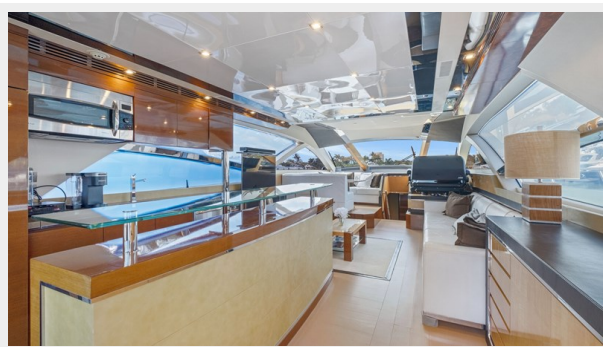

**14_2013 76ft Cheoy Lee Alpha 76
GRAMERCY 28**