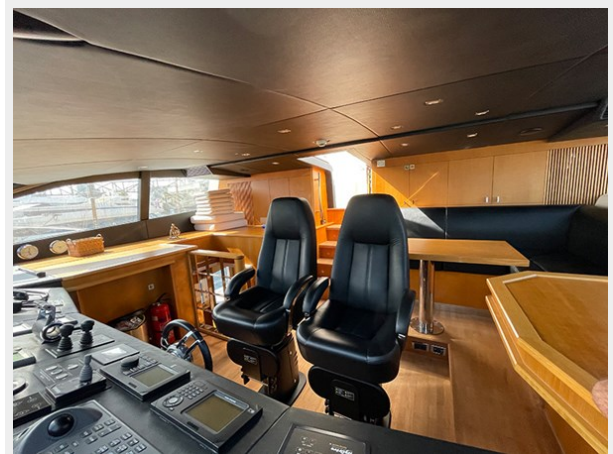

Pilothouse