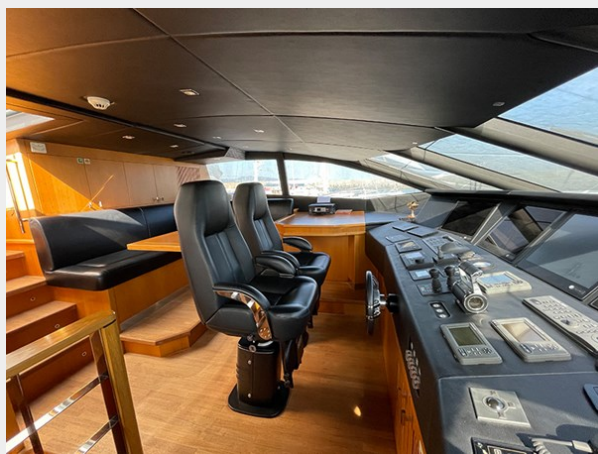

Pilothouse