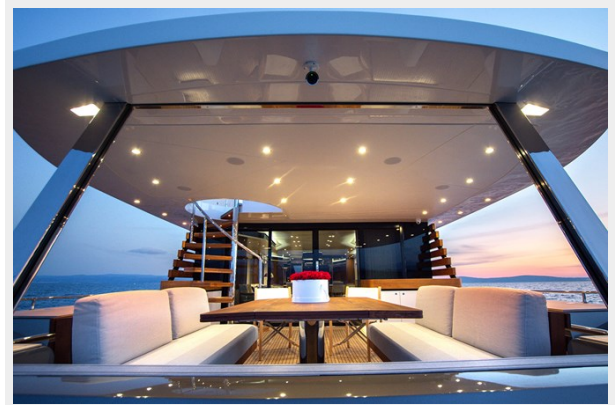

Her specification includes all main options and even more: Humphree interceptor and stabilizer fins, upgrade MAN engines with increased power of 1550 hp, air conditioning and air circulation system, watermaker, hull painted in Urals Gray, all exterior areas in teak, underwater lights Oceanled, a full set of galley appliances from the best manufacturers, an advanced navigation package Raymarine Gold and a wide list of interior options and solutions.

Dining area on fly

Bar on fly

Lounge area on aft flybridge

Stairs to cockpit

Cockpit

Dining area on cockpit

Side deck

Side deck

Sunbathing area on bow

Cockpit

Salon

Salon

Dinette in salon

Access to galley

Seating area in galley

Access to crew area