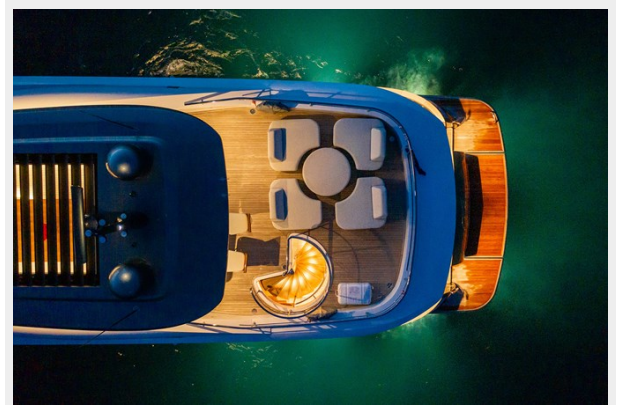

VIP cabin

Forward VIP cabin on port side

Guest cabin

VIP head

VIP head

Guest head

Exterior Magellano 25 METRI M/Y "OREL"

Exterior Magellano 25 METRI M/Y "OREL"