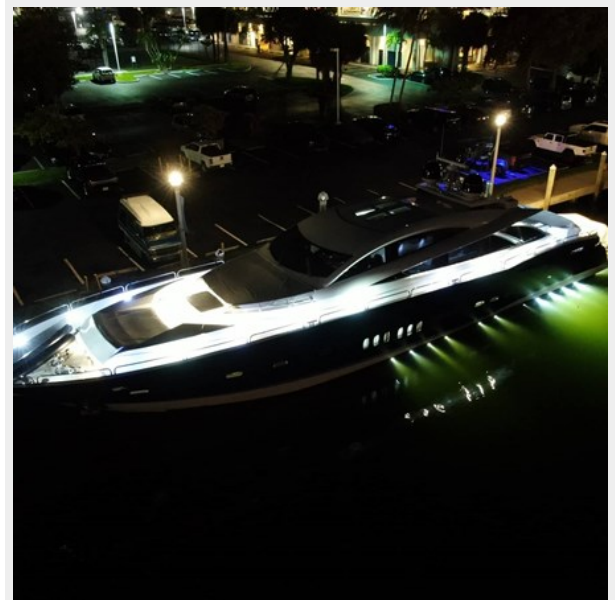

11_2008 108ft Sunseeker Predator SKY FALL