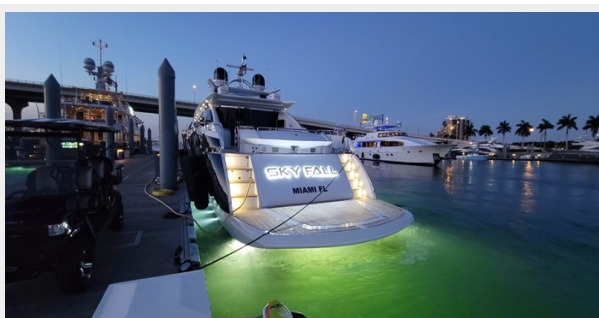

12_2008 108ft Sunseeker Predator SKY FALL