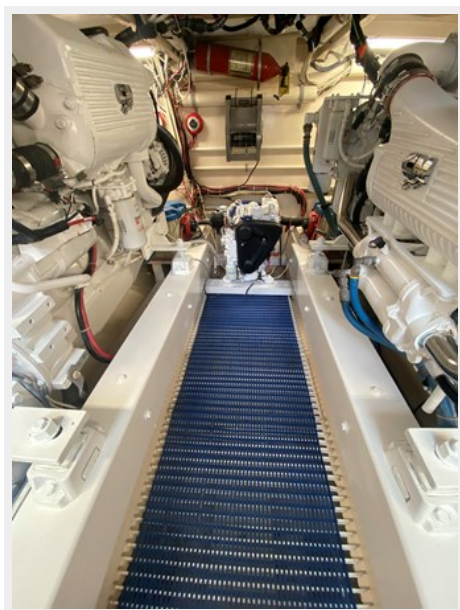

**39' 1994 Daytona Sportfish Express
Cruiser JESSIE LEE**