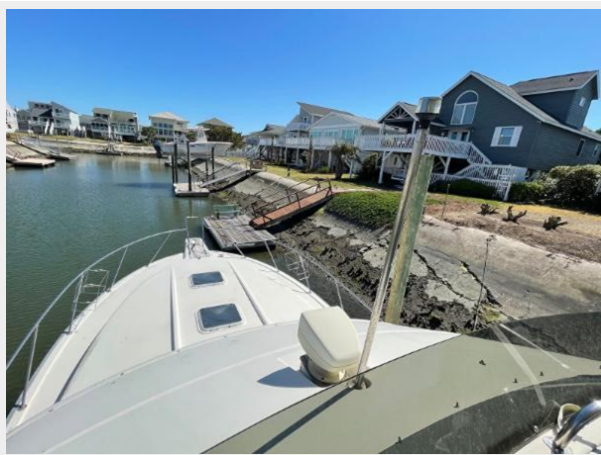

Address

15

SPECIFICATIONS

Overview

This 40 ft Convertible is a one owner boat, with a history of being cared for. She is well laid out and large enough to be a live-aboard boat. Call for an appointment today.

PHOTOS

2

3

4

5

6

7

8