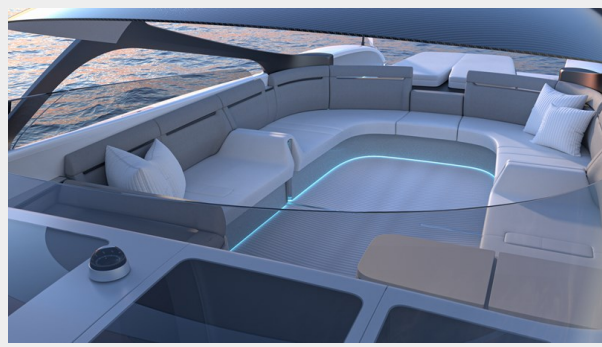

PHOTOS

ARROW460_Cabrio_Sport_0009