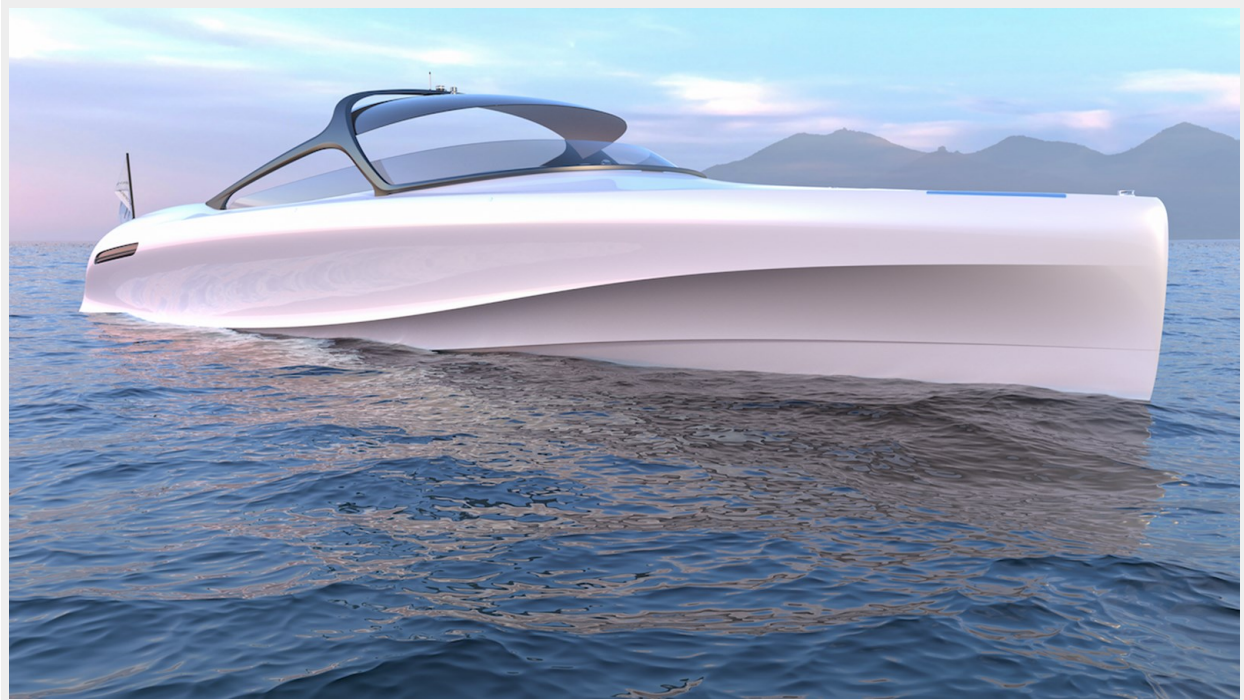

ARROW 460 CABRIO — SILVER ARROWS MARINE

Builder: SILVER ARROWS MARINE

Year Built: 2022

Model: Motor Yacht

Price: Price on Application

Location: Finland

LOA: 46' 6" (14.17m)

Beam: 13.02

Max Draft: 3' 3" (0.98m)

Cruise Speed: 27 Knots Kts. (31 MPH)

Max Speed: 36 Knots Kts. (41 MPH)

Our experienced yacht broker, Andrey Shestakov, will help you choose and buy a yacht that best suits your needs **Arrow 460 Cabrio — SILVER ARROWS MARINE** from our catalogue. Presently, at Shestakov Yacht Sales Inc., we have a wide variety of yachts available on our sale's list. We also work in close contact with all the big yacht manufacturers from all over the world.

Year Built: 2022

Country: Finland

Dimensions

LOA: 46' 6" (14.17mm)

LWL: 45' 11" (13.98mm)

Beam: 13.02

Max Draft: 3' 3" (0.98mm)

Speed, Capacities and Weight

Total Heads: 1

Hull and Deck Information

Hull Material: Composite

Hull Color: White pearl

Hull Designer: Van Oossanen Naval Architect

Exterior Designer: Mercedes-Benz Style

Interior Designer: Mercedes-Benz Style