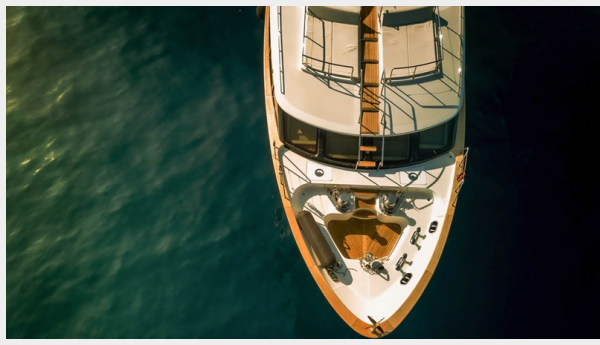

MINA BENETTI 12015