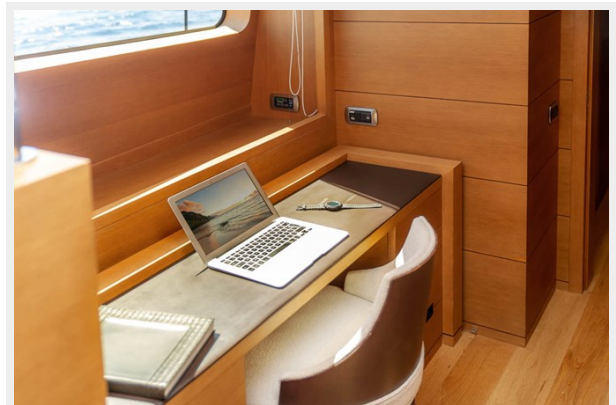

MINA BENETTI 12050