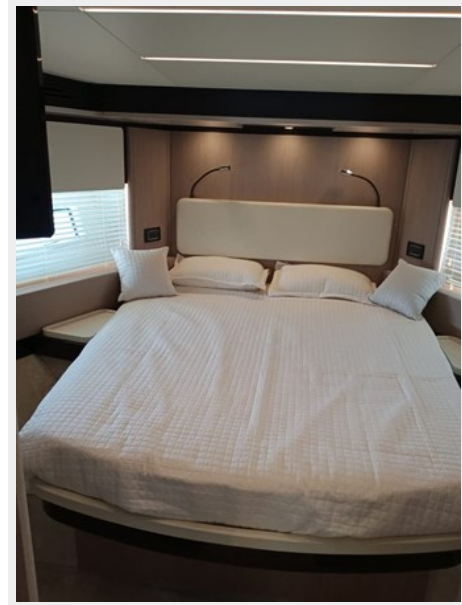

photo_2021-05-17_17-23-18