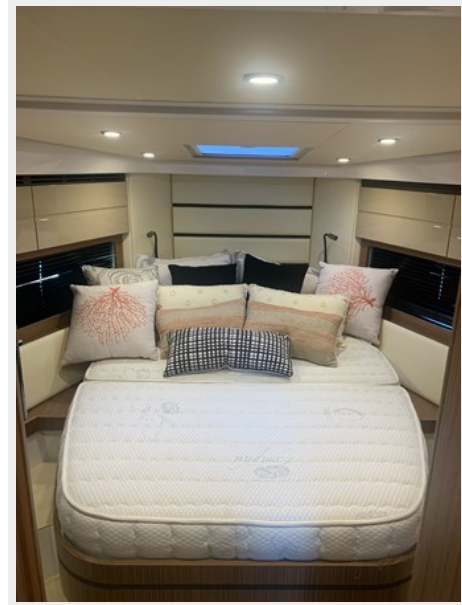

760E2180-7A19-4869-9946-44E5D8CED04A 0419734D-D215-4B7B-B273-1B96630627B3