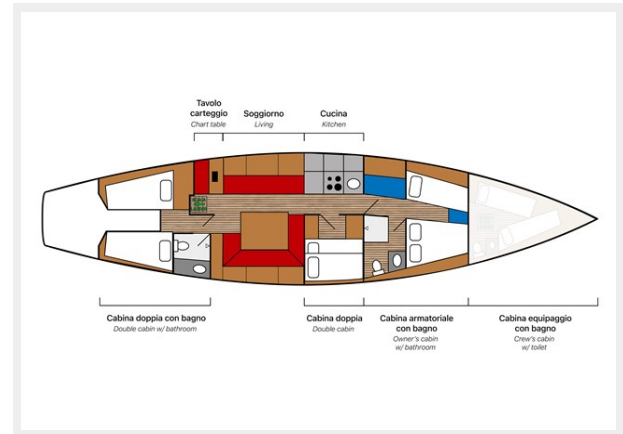

Despite her **classic exterior design**, Clan 2's 27m **carbon mast** and **furling boom** make for easy sailing both when racing and cruising. **Clan 2** was built to the very **highest standard**, her hull has been constructed in the **finest mahogany** supported by an iroko lamellar keel and multiple acacia beam frames.

Dimensions

LOA: 62' 7" (19.05mm)

Beam: 15.91

Speed, Capacities and Weight

Cruise Speed: 7 Knots Kts. (8 MPH)

Accommodations

Total Cabins: 4

Hull and Deck Information

detail2

cabin

clan_cabin

cabin2

cabin3

bathroom2

bathroom

clan-ii-plan