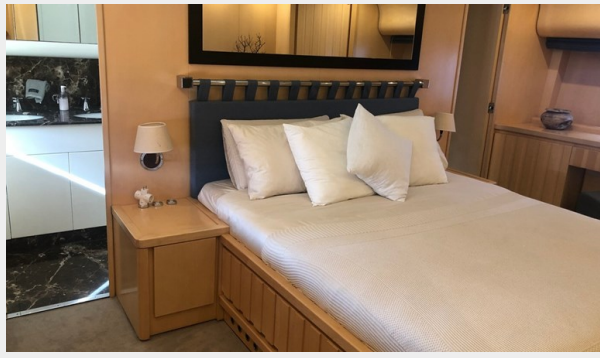

CG1059JB - LEOPARD 27 - FOTOS (1)