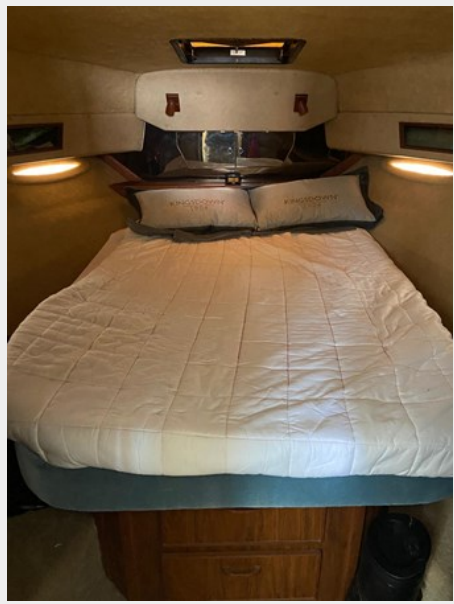

PHOTOS

IMG_2694