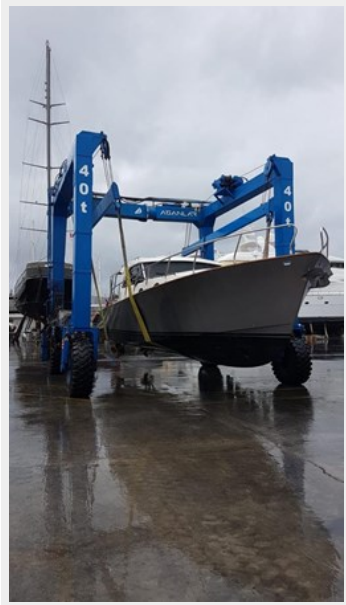

790b5fd5-ca0a-4a2d-b331-e36912caf8cc