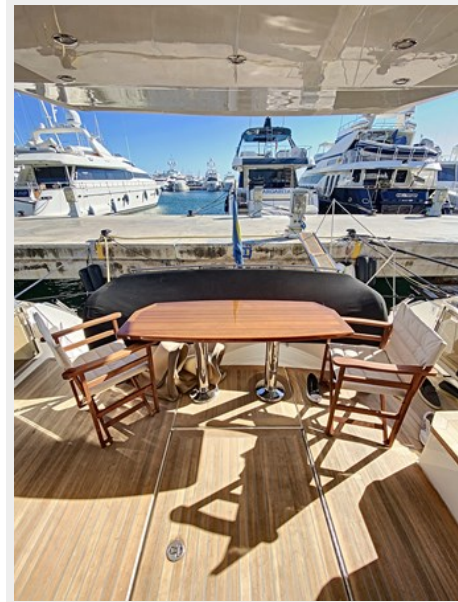

SeaRayL650flyTots-
1621262467_1621262624_62646_2f0b996