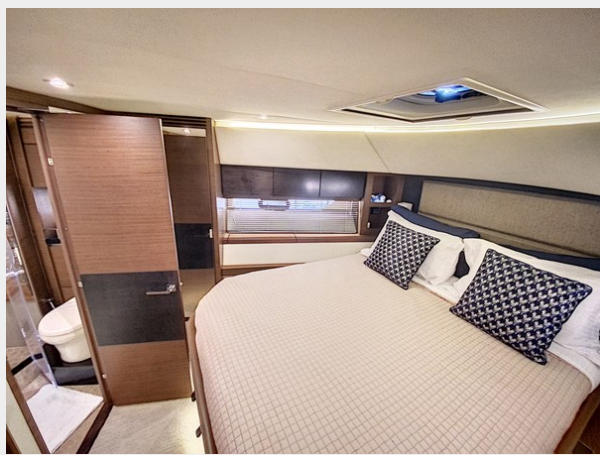

SeaRayL650flyTots-
1621262467_1621263049_63061_cc9dbae