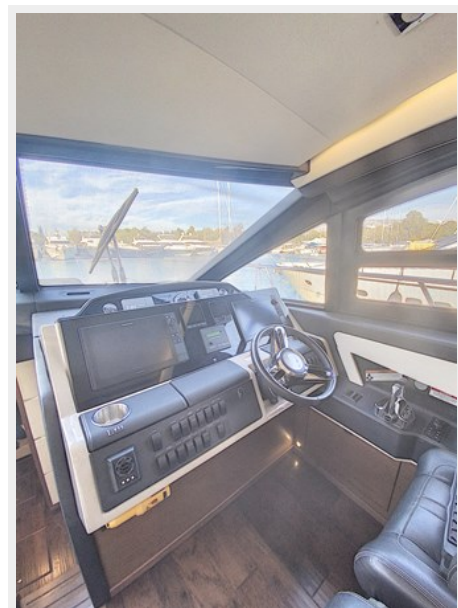

SeaRayL650flyTots-
1621262467_1621262538_62584_fda454e