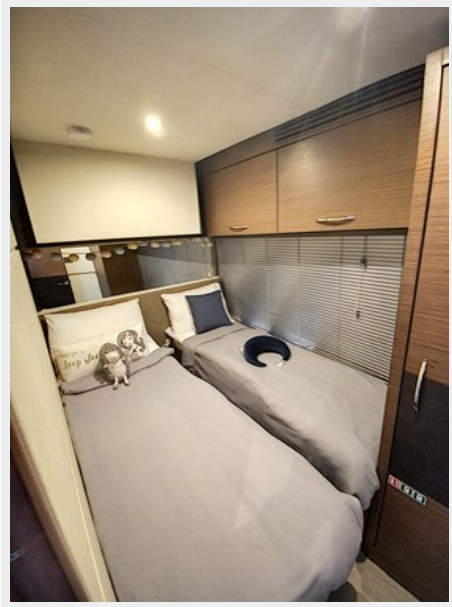

SeaRayL650flyTots-
1621262467_1621263139_63150_5b998ab