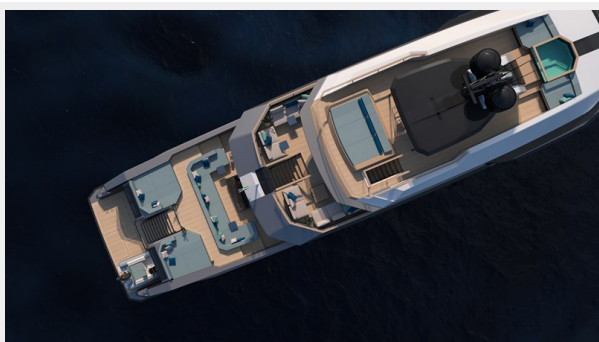

FL42_42_2023_Owner_Aerial view