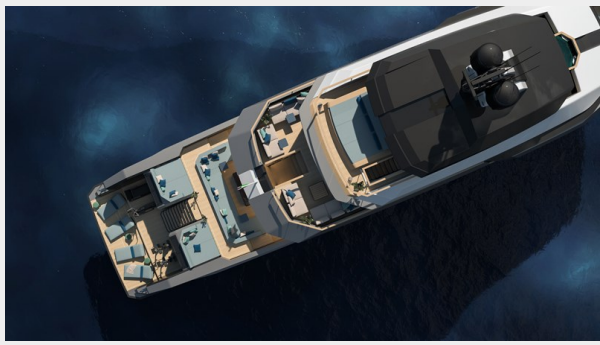

STS_FL42_esterni02_armat_0012