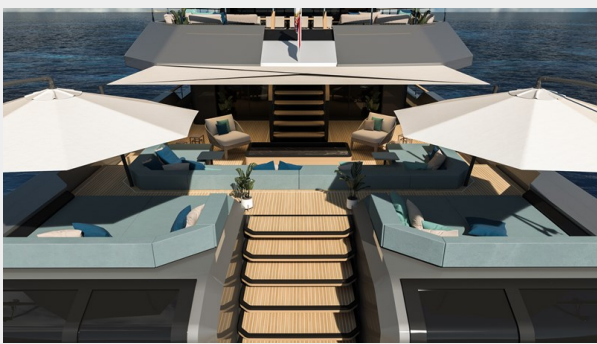

FL42_42_2023_main deck