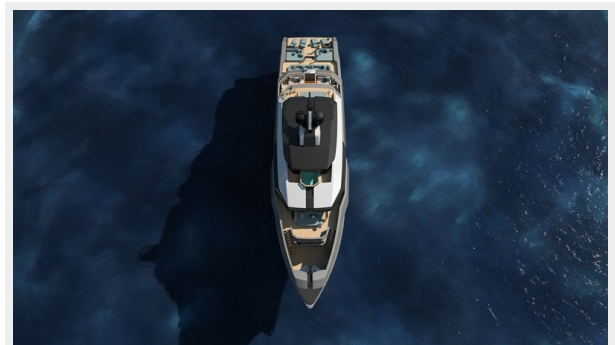

FL42_42_2023_Owner_Overview