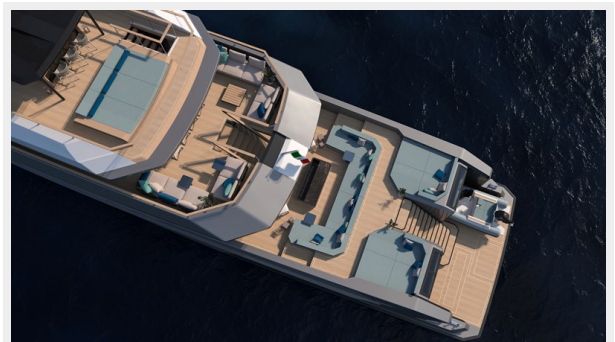

FL42_42_2023_Owner_Aerial view