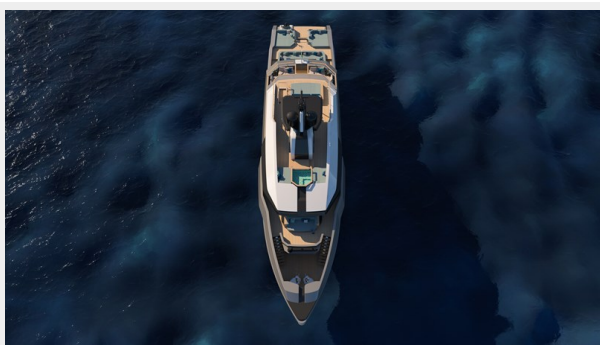

FL42_42_2023_Overview