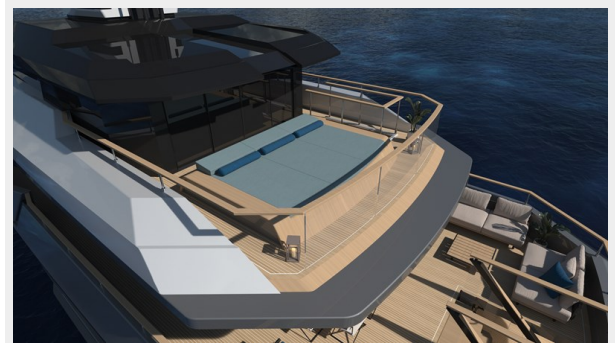

FL42_42_2023_Owner_Owner deck