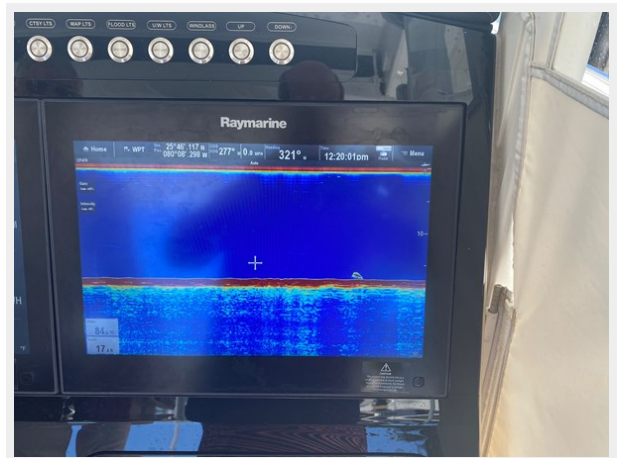

ХАРАКТЕРИСТИКИ

Обзор

Huge comfort, legendary capability and unmatched state-of-the-art features make the flagship 420 Outrage® a boat like no other. From the expansive bow with innovative seating galore, to the beautifully designed convertible helm and cockpit areas, to the gracious, well-equipped cabin with enclosed head, the 420 is a champion at onboard entertaining and pleasure cruising, whether close to home or way offshore. With so many inviting spaces to settle in for the day, this is the yacht you'll want to enjoy with family and friends.

A MUST SEE! Fully loaded with every bell and whistle and available just in time for Summer! Book a showing today!

- QUAD 350 HP Mercury Verados with Joystick Control
- Low Hours!
- Captain Maintained!
- Warranty until 2022

Корпус и палуба

Материал корпуса: Fiberglass

Информация о двигателе

Двигатели: 4

Производитель: Mercury

Тип двигателя: Outboard

Тип топлива: Gas/Petrol

ФОТОГРАФИИ