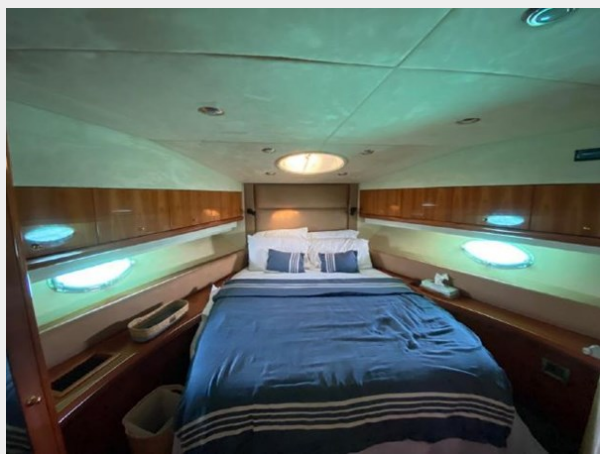

7676427_20201203120449727_1_XLARGE