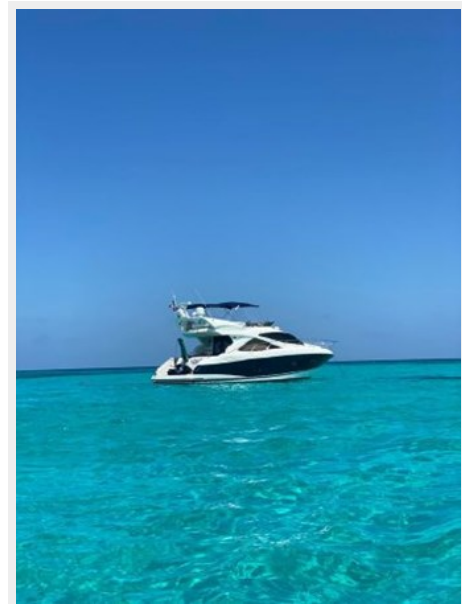

7676427_20201203120409585_1_XLARGE