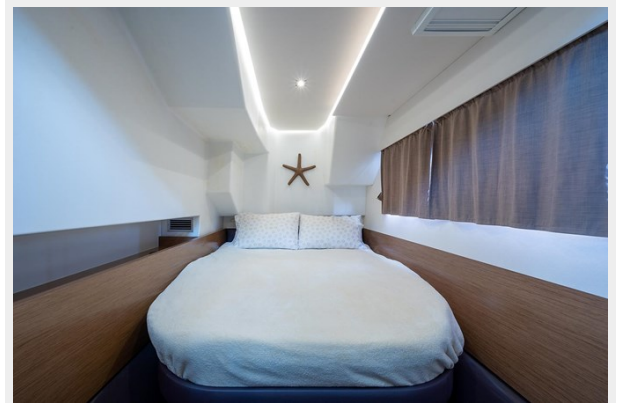

7889705_20210518071700279_1_XLARGE