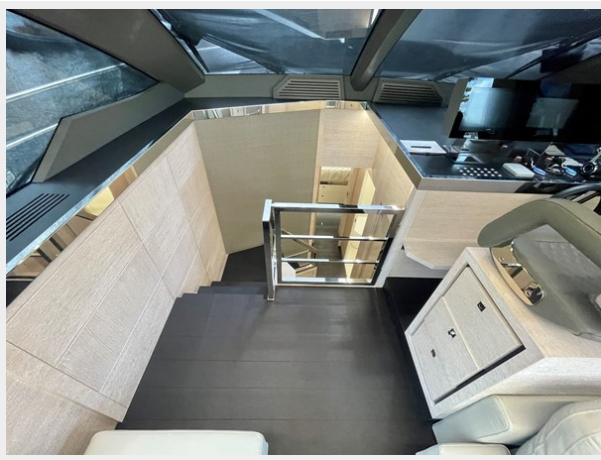

**16_2021 66ft Astondoa 66 Flybridge
AGRODOLCE**