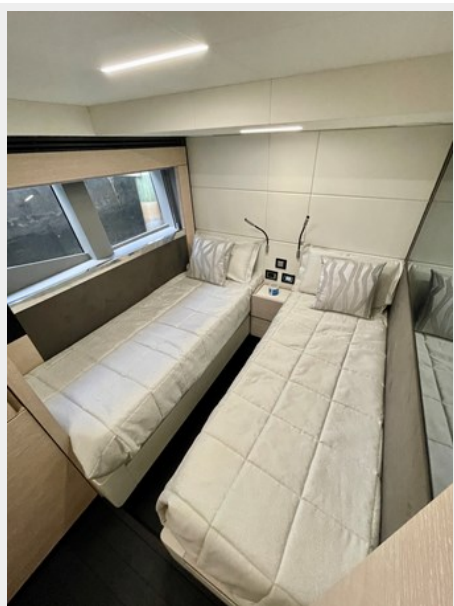

**26_2021 66ft Astondoa 66 Flybridge
AGRODOLCE**