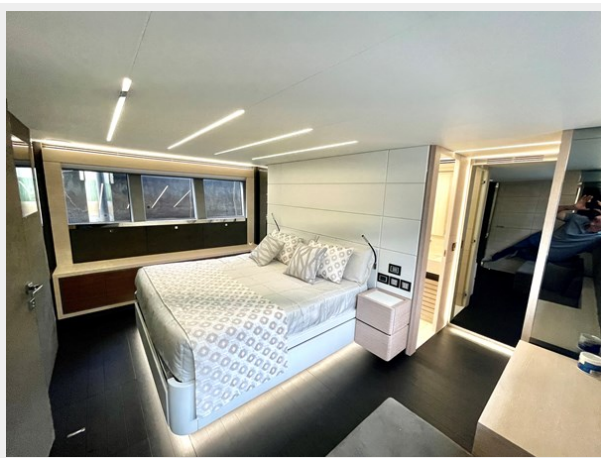

**18_2021 66ft Astondoa 66 Flybridge
AGRODOLCE**