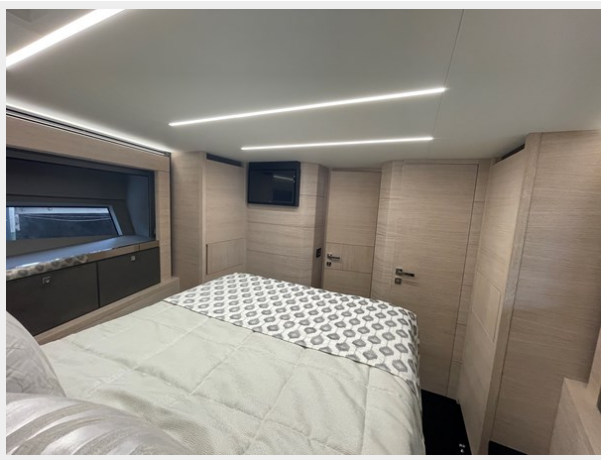

**24_2021 66ft Astondoa 66 Flybridge
AGRODOLCE**