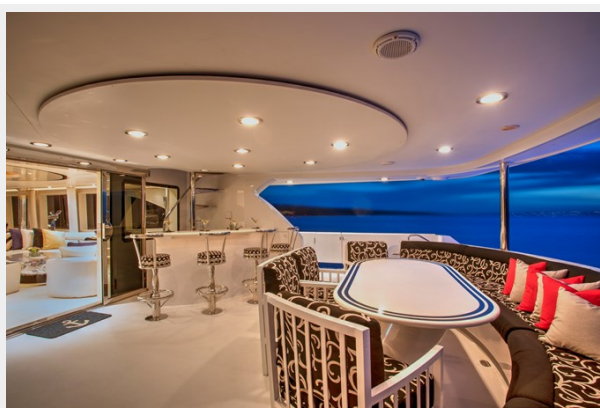

Aft Deck: INVISION 132' 2001/2019 TRIDECK WESTSHIP