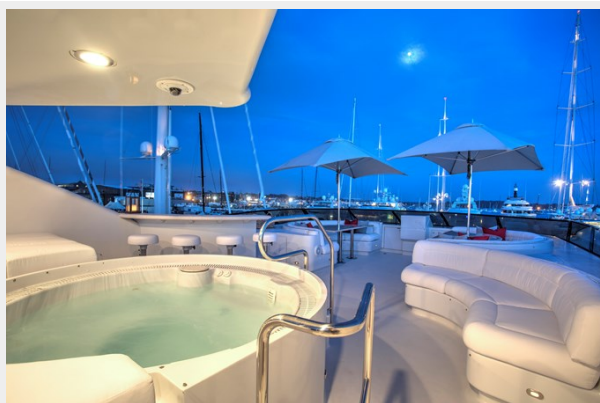

Sun Deck: INVISION 132' 2001/2019 TRIDECK WESTSHIP