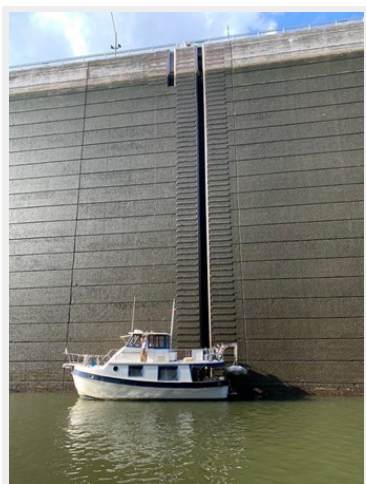

2_2780447_36_kadey_krogen_port_aft_profile1