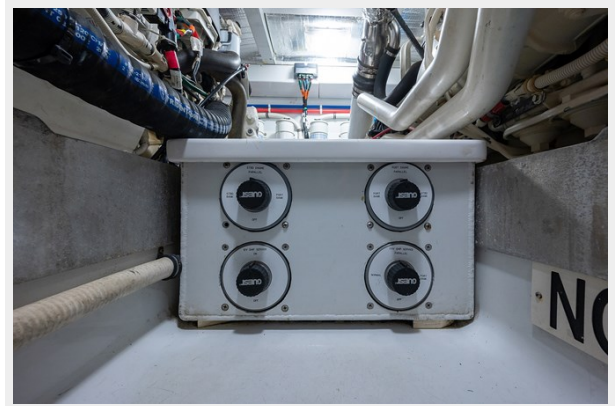

**54' 2011 Ritchie Howell Express Sportfish
Yacht WILDCATTER**