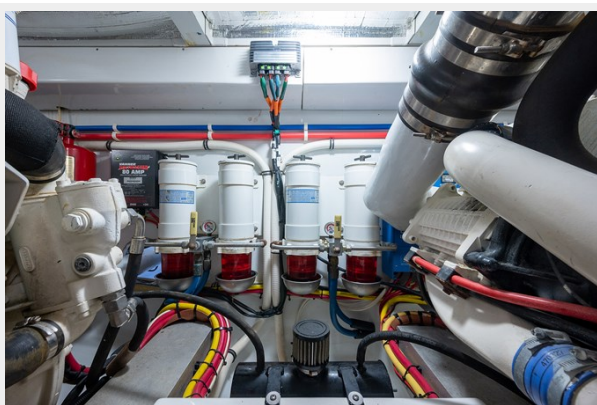

**54' 2011 Ritchie Howell Express Sportfish
Yacht WILDCATTER**