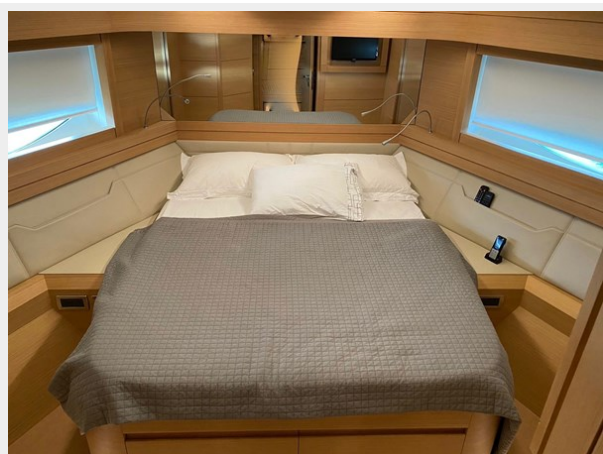

d4b3335a-5504-409e-879a-36e26e806398