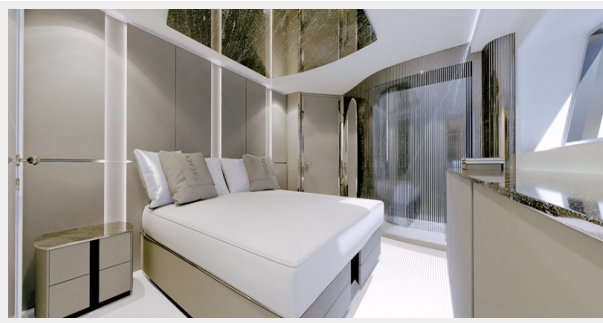

GUEST CABIN_view 03