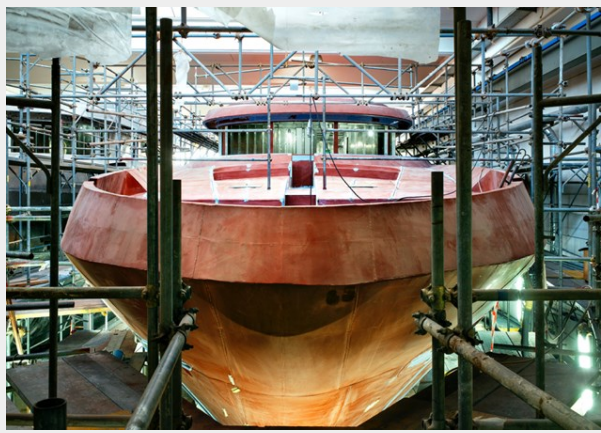

yachts_bg-old