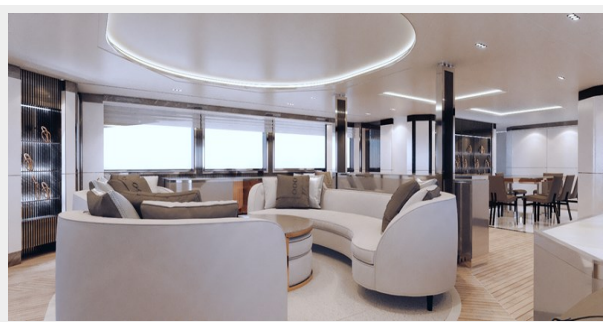

MAIN SALON_view 03