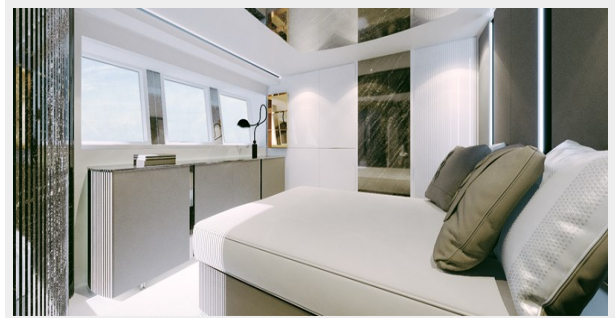

GUEST CABIN_view 02