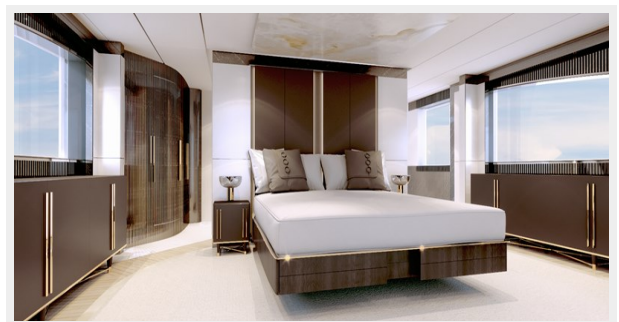

OWNER CABIN_view_01