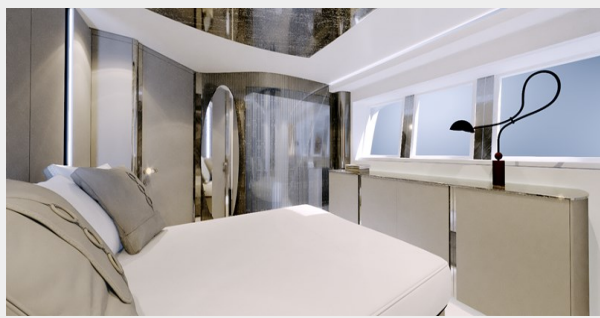

GUEST CABIN_view 01