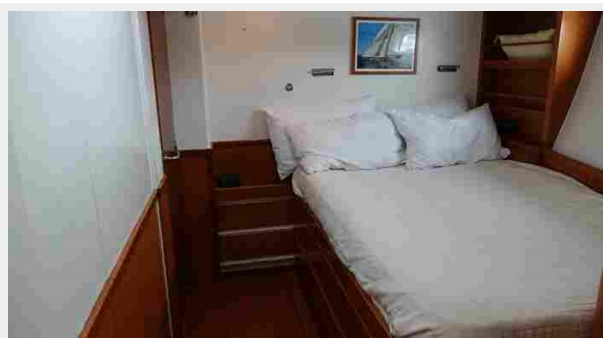

SPECIFICATIONS

Overview

FIFTY FIFTY has sleek, fast lines which accentuate her dynamic and performance orientated character, not forgetting about comfort. She is equipped with extremely user-friendly systems, featuring state of the art sail handling and a comfortable modern cruising interior. This is light and welcoming with teak wood furnishings, whilst doorposts and frames have a glossy finishing creating a beautiful contrast effect. FIFTY FIFTY can accommodate up to 8 guests in 4 cabins. She represents a fantastic opportunity to own a fabulously maintained sloop of pure quality.

PHOTOS

FIFTY FIFTY _ CNB 76 _ sailing yacht _ 002

FIFTY FIFTY _ CNB 76 _ sailing yacht _ 003

FIFTY FIFTY _ CNB 76 _ sailing yacht _ 004

FIFTY FIFTY _ CNB 76 _ sailing yacht _ 005

FIFTY FIFTY _ CNB 76 _ sailing yacht _ 006