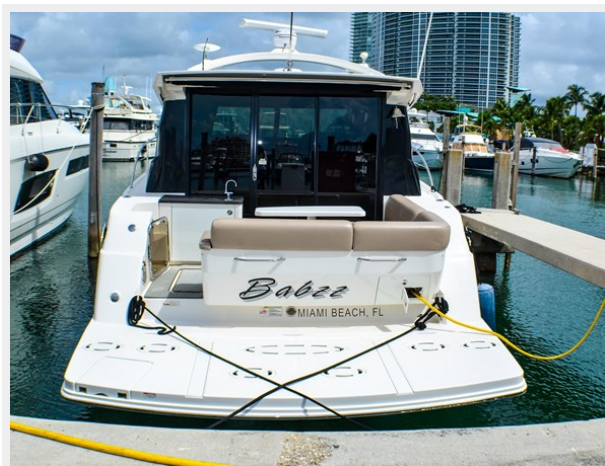

ФОТОГРАФИИ