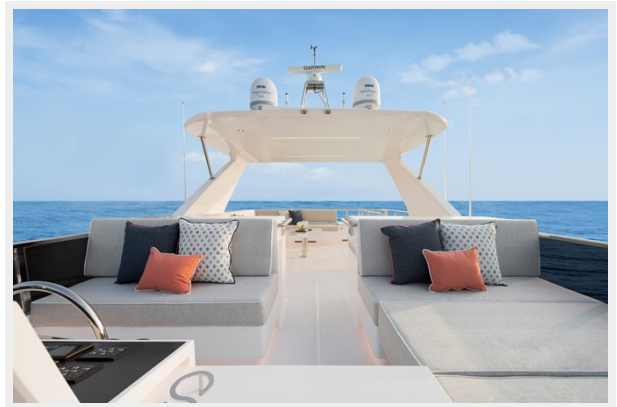

FD92-219-7670-R1 (Sistership)