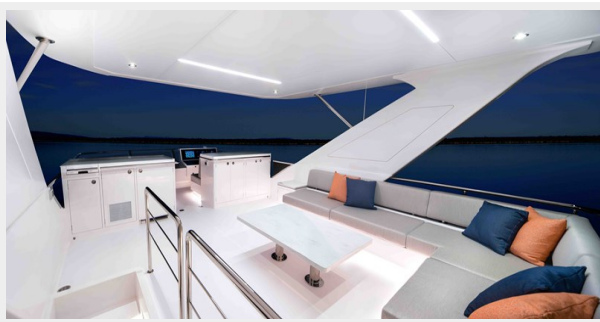

FD92-221-MG_9060-3-R1 (Sistership)