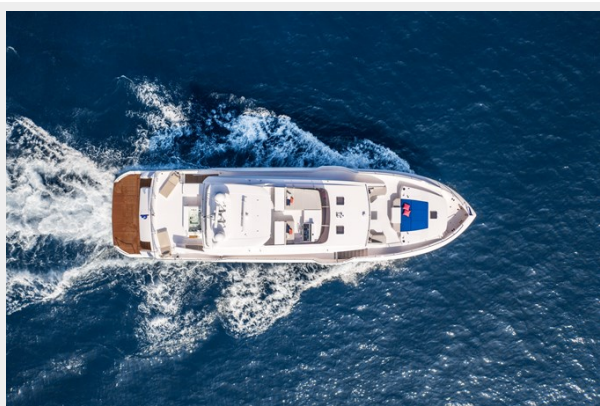

## FD100 (NEW BOAT SPEC) — HORIZON

**Builder:** HORIZON

**Year Built:** 2023

**Model:** Sky Lounge

**Price:** PRICE ON APPLICATION

**Location:** United States

**LOA:** 101' 6" (30.94mm)

**Beam:** 23.33

# PHOTOS

**3-FD92-219-0832-R (Sistership)**

**FD92-221-0872-R (Sistership)**

**FD92-219-7541-R1 (Sistership)**

**5-FD92-219-0111-R (Sistership)**

**6-FD92-219-0080-R (Sistership)**

**51-FD92-217-DSC\_4132-R (Shistership)**