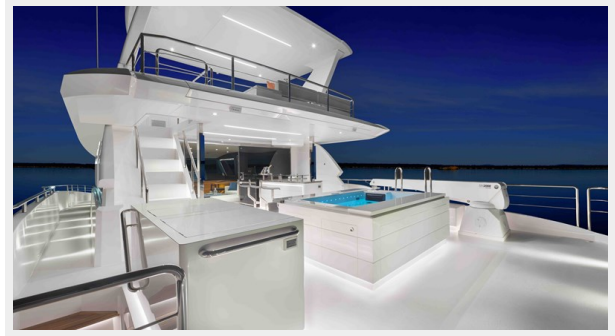

FD92-221-MG_9325-R1 (Sistership)