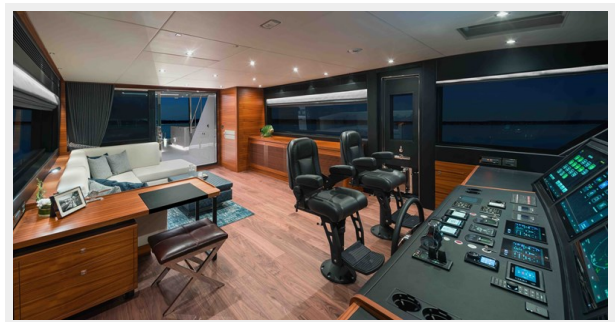

FD92-221-MG_9189-R1 (Sistership)