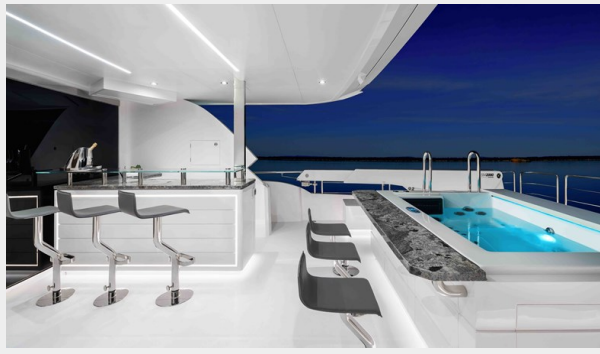

FD92-221-MG_9289-Bule-R1 (Sistership)