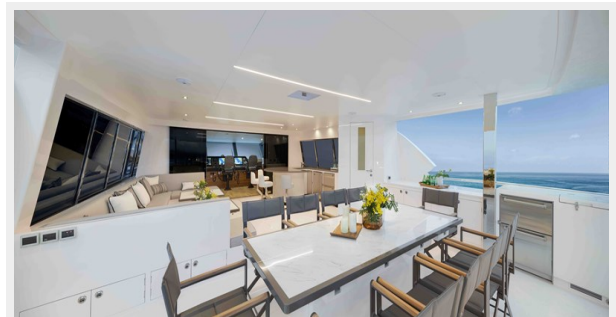

FD102-002 US To-Kalon-MG_1319_Boat deck-R (Sistership)