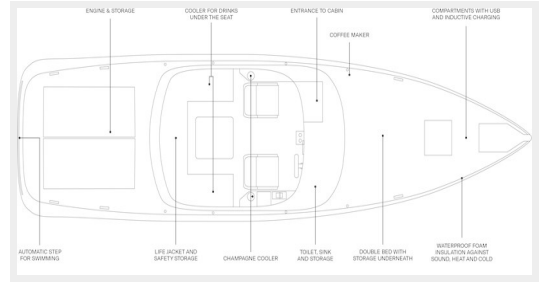

layout-top-more-min