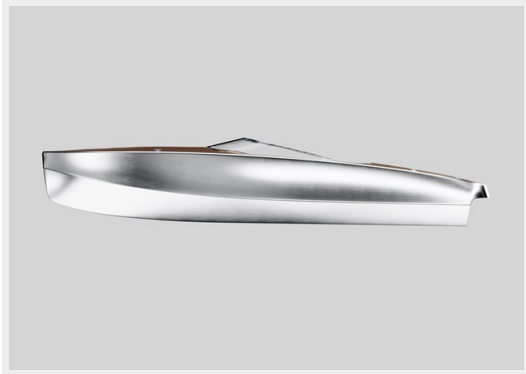

PHOTOS

01 Side-min