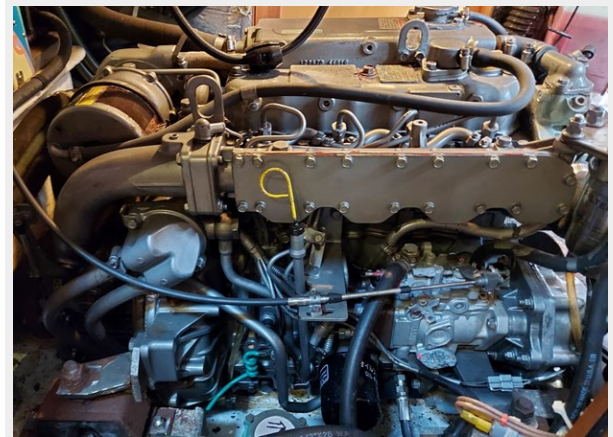

1119 Night Flight Engine Starboard Side