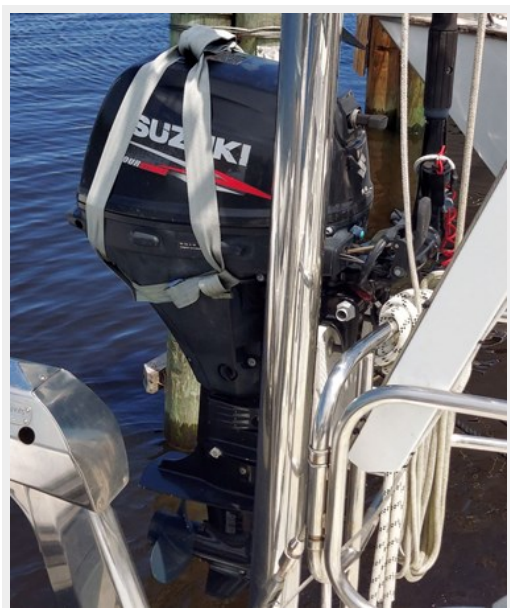

1042 Night Flight Dingy Motor