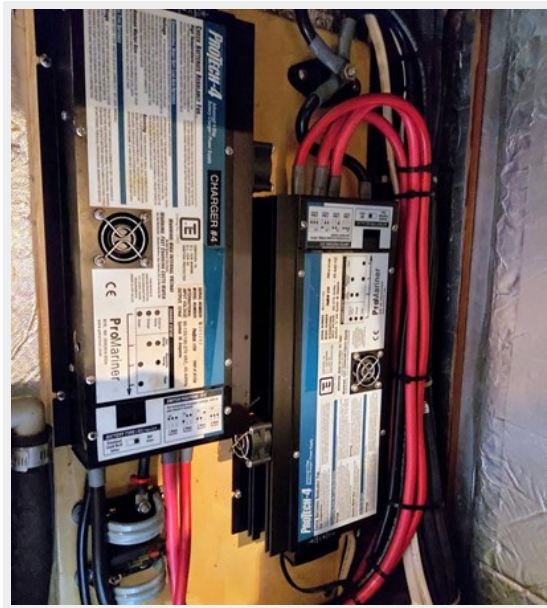

1119 Night Flight Engine Starboard Side

1120 Night Flight Engine Aft Side

1122 Night Flight Shaft

1124 Night Flight Battery Chargers

1125 Night Flight Fire Suppression

1126 Night Flight Propane Sencor

1130 Hylas 46 Full Diagram