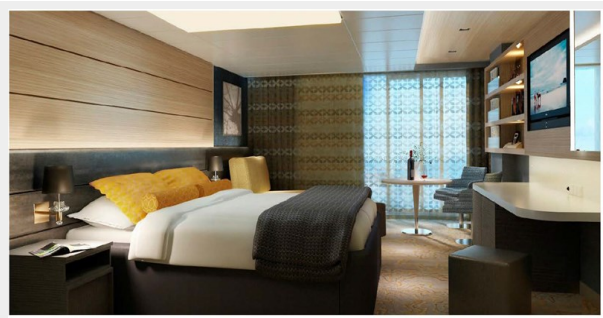

GUEST CABIN