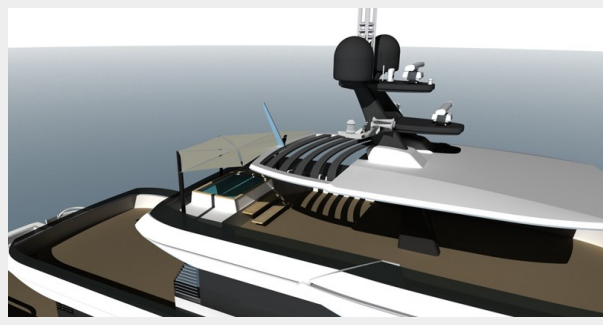

SPECIFICATIONS

Overview

The project of a modern 40-meter explorer yacht with already built 33-meter steel hull for sale!

KEY FEATURES OF NEW DESIGN

- From 2000's Explorer Yacht to New Design Expedition Motor Yacht
- Better LOA/Beam ratio: Length extended from 33m to 40m with same beam
- Bigger & wider interior area
- More space on expose deck
- Bigger owner suit with direct access to forward (open) deck
- More modern profile view without side belts & with new generation windows
- 2 Large VIP Guest cabin added (23 sqm each)
- Stairs & below deck access re-arranged.
- New hard top & portable hard top extension
- Increased visibility & easy access by removing side belt
- Minimal modification on Super structure
- Two extra wide VIP cabin with huge bathroom added
- Staircase removed from middle of main deck saloon.
- Access ladders designed from scratch to gain more space and privacy.
- Bigger owner suit with bigger bathroom
- Balcony added for owner suit
- Direct access from owner bathroom to FWD deck with sliding glass door
- Galley size increased for additional guests
- Hidden mooring outfitting on FWD deck for clear
- Isolated Crew access & cabins
- More space for sunbath & party
- Bigger beach club for customized ideas...
- Port & Aft Swimming & sunbathing platforms added to provide easy access to water.
- Safe and clear access on both side of the boat
- More space on open deck for more guest & toys
- Huge dinning table added on aft dec

Engine Type: Inboard

Fuel Type: Diesel

PHOTOS

NEW DESIGN VS EXISTING DESIGN

NEW DESIGN VS EXISTING DESIGN

MAIN SALOON ALT.1

MAIN SALOON Dinig Area

MAIN SALOON looking to fwd