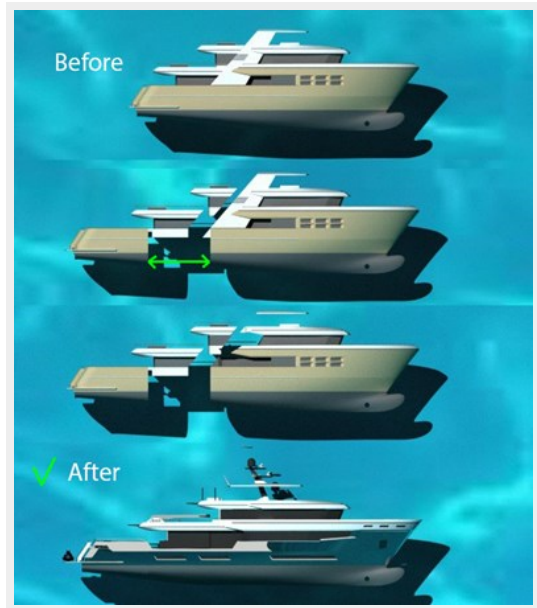

NEW DESIGN VS EXISTING DESIGN