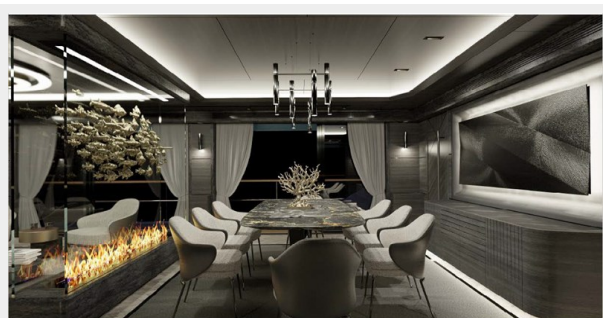

SPECIFICATIONS

Overview

The project of a modern 40-meter explorer yacht with already built 33-meter steel hull for sale!

KEY FEATURES OF NEW DESIGN

- From 2000's Explorer Yacht to New Design Expedition Motor Yacht
- Better LOA/Beam ratio: Length extended from 33m to 40m with same beam
- Bigger & wider interior area
- More space on expose deck
- Bigger owner suit with direct access to forward (open) deck
- More modern profile view without side belts & with new generation windows
- 2 Large VIP Guest cabin added (23 sqm each)
- Stairs & below deck access re-arranged.
- New hard top & portable hard top extension
- Increased visibility & easy access by removing side belt
- Minimal modification on Super structure
- Two extra wide VIP cabin with huge bathroom added
- Staircase removed from middle of main deck saloon.
- Access ladders designed from scratch to gain more space and privacy.
- Bigger owner suit with bigger bathroom
- Balcony added for owner suit
- Direct access from owner bathroom to FWD deck with sliding glass door
- Galley size increased for additional guests
- Hidden mooring outfitting on FWD deck for clear
- Isolated Crew access & cabins
- More space for sunbath & party
- Bigger beach club for customized ideas...
- Port & Aft Swimming & sunbathing platforms added to provide easy access to water.
- Safe and clear access on both side of the boat
- More space on open deck for more guest & toys
- Huge dinning table added on aft dec

Engine Type: Inboard

Fuel Type: Diesel

PHOTOS

NEW DESIGN VS EXISTING DESIGN

NEW DESIGN VS EXISTING DESIGN

MAIN SALOON ALT.1

MAIN SALOON Dinig Area

MAIN SALOON looking to fwd