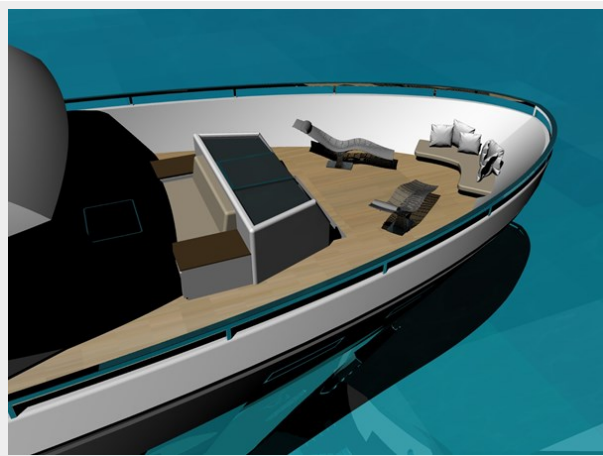

SPECIFICATIONS

Overview

The project of a modern 40-meter explorer yacht with already built 33-meter steel hull for sale!

KEY FEATURES OF NEW DESIGN

- From 2000's Explorer Yacht to New Design Expedition Motor Yacht
- Better LOA/Beam ratio: Length extended from 33m to 40m with same beam
- Bigger & wider interior area
- More space on expose deck
- Bigger owner suit with direct access to forward (open) deck
- More modern profile view without side belts & with new generation windows
- 2 Large VIP Guest cabin added (23 sqm each)
- Stairs & below deck access re-arranged.
- New hard top & portable hard top extension
- Increased visibility & easy access by removing side belt
- Minimal modification on Super structure
- Two extra wide VIP cabin with huge bathroom added
- Staircase removed from middle of main deck saloon.
- Access ladders designed from scratch to gain more space and privacy.
- Bigger owner suit with bigger bathroom
- Balcony added for owner suit
- Direct access from owner bathroom to FWD deck with sliding glass door
- Galley size increased for additional guests
- Hidden mooring outfitting on FWD deck for clear
- Isolated Crew access & cabins
- More space for sunbath & party
- Bigger beach club for customized ideas...
- Port & Aft Swimming & sunbathing platforms added to provide easy access to water.
- Safe and clear access on both side of the boat
- More space on open deck for more guest & toys
- Huge dinning table added on aft dec

Engine Type: Inboard

Fuel Type: Diesel

PHOTOS

NEW DESIGN VS EXISTING DESIGN

NEW DESIGN VS EXISTING DESIGN

MAIN SALOON ALT.1

MAIN SALOON Dinig Area

MAIN SALOON looking to fwd