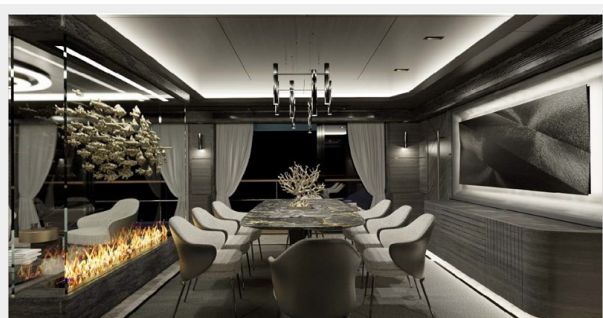

ХАРАКТЕРИСТИКИ

Обзор

The project of a modern 40-meter explorer yacht with already built 33-meter steel hull for sale!

KEY FEATURES OF NEW DESIGN

- From 2000's Explorer Yacht to New Design Expedition Motor Yacht
- Better LOA/Beam ratio: Length extended from 33m to 40m with same beam
- Bigger & wider interior area
- More space on expose deck
- Bigger owner suit with direct access to forward (open) deck
- More modern profile view without side belts & with new generation windows
- 2 Large VIP Guest cabin added (23 sqm each)
- Stairs & below deck access re-arranged.
- New hard top & portable hard top extension
- Increased visibility & easy access by removing side belt
- Minimal modification on Super structure
- Two extra wide VIP cabin with huge bathroom added
- Staircase removed from middle of main deck saloon.
- Access ladders designed from scratch to gain more space and privacy.
- Bigger owner suit with bigger bathroom
- Balcony added for owner suit
- Direct access from owner bathroom to FWD deck with sliding glass door
- Galley size increased for additional guests
- Hidden mooring outfitting on FWD deck for clear
- Isolated Crew access & cabins
- More space for sunbath & party
- Bigger beach club for customized ideas...
- Port & Aft Swimming & sunbathing platforms added to provide easy access to water.
- Safe and clear access on both side of the boat
- More space on open deck for more guest & toys
- Huge dinning table added on aft dec

Тип двигателя: Inboard

Тип топлива: Diesel

ФОТОГРАФИИ

NEW DESIGN VS EXISTING DESIGN

NEW DESIGN VS EXISTING DESIGN

MAIN SALOON ALT.1

MAIN SALOON Dinig Area

MAIN SALOON looking to fwd