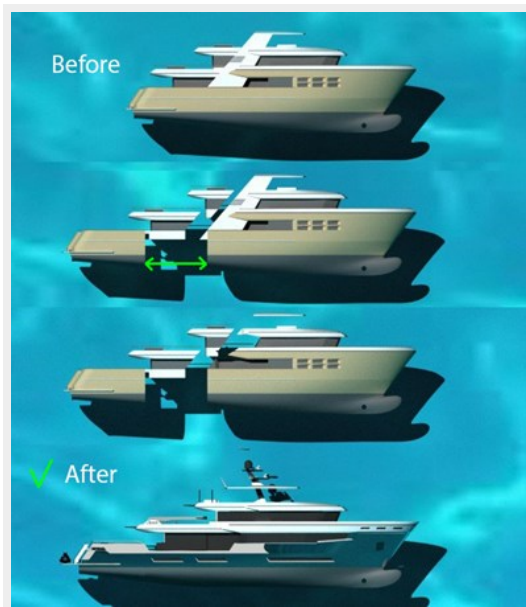

NEW DESIGN VS EXISTING DESIGN